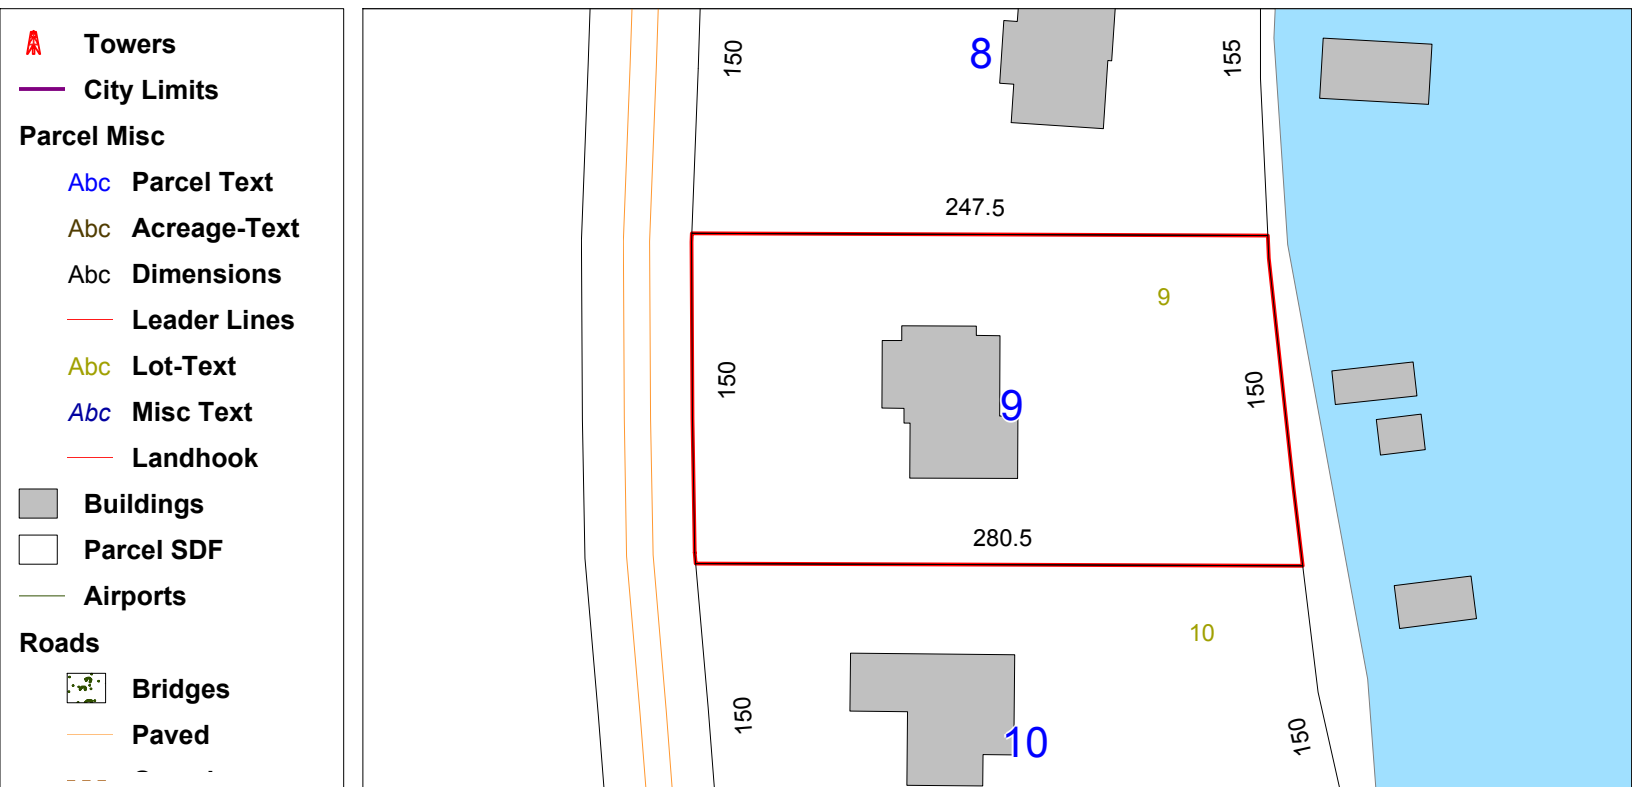

1550 County Road 487, Centre, AL

SCALE 1 : 1,047