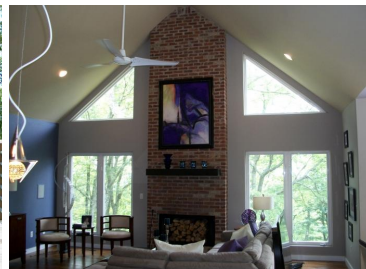

### **PROPERTY INFO**

Bedrooms: 3  
Bathrooms: 2  
Close To: Weiss Lake  
Alabama, Little River Falls,  
Desoto State Park

Mountain Showplace with spectacular views are just waiting for you in this European Contemporary 3BR/2bath home. Custom made from the paint that blends straight from the skyline to the granite countertops, travertine, hardwood floors, in-wall speakers, multiple balcony/patio, rock climbing wall and more on this 5 acre retreat or make it your permanent home!